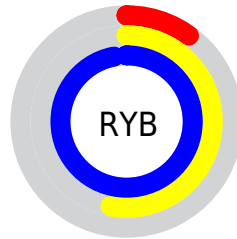

- Red (10%)
- Yellow (53%)
- Blue (97%)