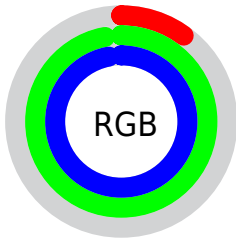

Distribution

- Red (10%)
- Green (97%)
- Blue (97%)