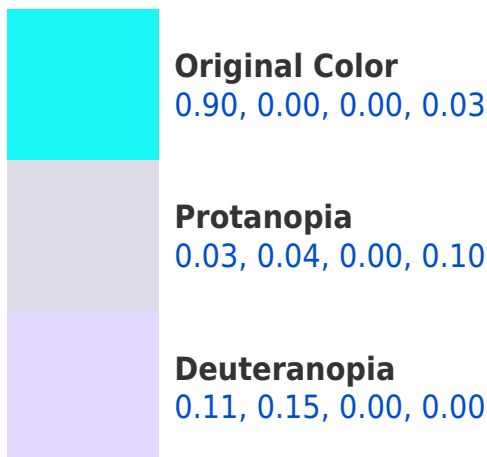

Split Complementary

Split-complementary colors differ from the complementary color scheme. The scheme consists of three colors, the original color and two neighbors of the complement color.

0.00, 0.23, 0.38, 0.00

CMYK 0.90, 0.00, 0.00, 0.03

Background

This preview shows how black text looks on a background with the CMYK color 0.90, 0.00, 0.00, 0.03.

This preview shows how white text looks on a background with the CMYK color 0.90, 0.00, 0.00, 0.03.

Color Blindness Simulation

Color vision deficiency is a very complex topic, and I could not describe the different causes any better than Wikipedia does, so if you want to learn more, you should check out their [article about color blindness](#).

Dichromacy

Tritanopia

0.53, 0.06, 0.00, 0.00

Trichromacy

Original Color

0.90, 0.00, 0.00, 0.03

Protanomaly

0.36, 0.03, 0.00, 0.07