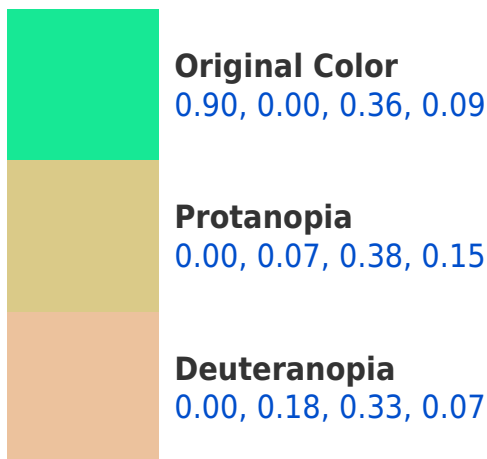

CMYK 0.90, 0.00, 0.36, 0.09

Background

This preview shows how black text looks on a background with the CMYK color 0.90, 0.00, 0.36, 0.09.

This preview shows how white text looks on a background with the CMYK color 0.90, 0.00, 0.36, 0.09.

Color Blindness Simulation

Color vision deficiency is a very complex topic, and I could not describe the different causes any better than Wikipedia does, so if you want to learn more, you should check out their [article about color blindness](#).

Dichromacy

Tritanopia

0.65, 0.08, 0.00, 0.06

Trichromacy

Original Color

0.90, 0.00, 0.36, 0.09

Protanomaly

0.31, 0.00, 0.34, 0.16