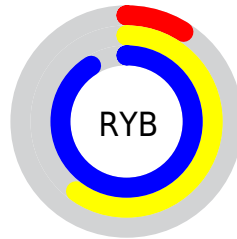

- Red (9%)
- Yellow (60%)
- Blue (91%)