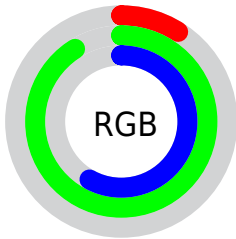

Distribution

- Red (9%)
- Green (91%)
- Blue (58%)