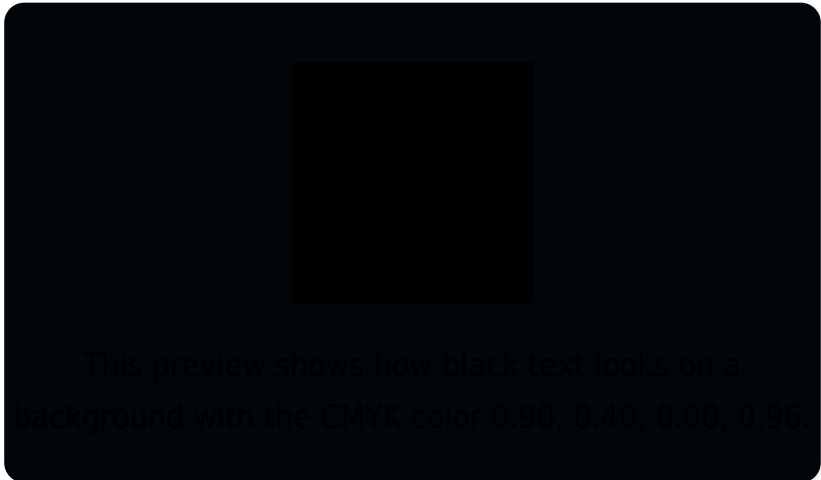

CMYK 0.90, 0.40, 0.00, 0.96

Background