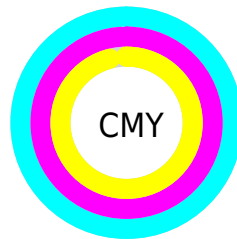

Details

The CMYK color **0.90, 0.80, 0.00, 0.96** is a dark color, and the websafe version is hex **000000**. A complement of this color would be **0.00, 0.10, 0.90, 0.96**, and the grayscale version is **0.00, 0.00, 0.00, 0.99**.

A 20% lighter version of the original color is **0.09, 0.09, 0.00, 0.79**, and **0.00, 0.00, 0.00, 1.00** is the 20% darker color. If you saturate the color by 10%, you get **1.00, 0.89, 0.00, 0.96**, and if you desaturate by 10%, it is **0.80, 0.71, 0.00, 0.96**.

Distribution

Red (0%)

Green (1%)

Blue (4%)

Red (0%)

Yellow (1%)

Blue (4%)

Cyan (90%)

Magenta (80%)

Yellow (0%)

Black (96%)

Cyan (100%)

Magenta (99%)

Yellow (96%)

Brightness & Saturation Gradients

These gradients show how the CMYK color 0.90, 0.80, 0.00, 0.96 changes by changing the brightness by 10 percent. The first figure shows a shift by +10% for each color and the second figure -10%.