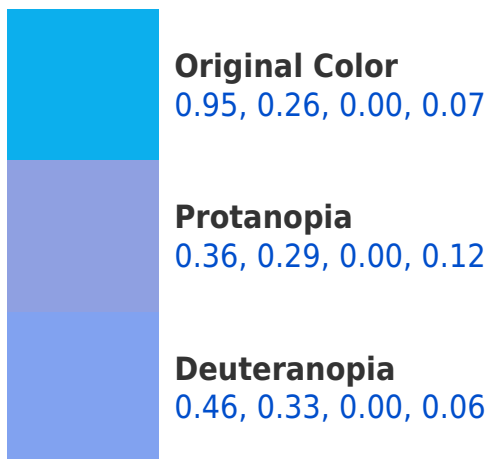

Color Contrast Check

Large Text (above 18pt) WCAG AA × Fail

Any Text WCAG AA × Fail

Large Text (above 18pt) WCAG AAA × Fail

Any Text WCAG AAA × Fail

Black Background

This preview shows how the CMYK color 0.95, 0.26, 0.00, 0.07 looks on a black background.

CMYK 0.95, 0.26, 0.00, 0.07

Background

This preview shows how black text looks on a background with the CMYK color 0.95, 0.26, 0.00, 0.07.

This preview shows how white text looks on a background with the CMYK color 0.95, 0.26, 0.00, 0.07.

Color Blindness Simulation

Color vision deficiency is a very complex topic, and I could not describe the different causes any better than Wikipedia does, so if you want to learn more, you should check out their [article about color blindness](#).

Dichromacy

Tritanopia

1.00, 0.07, 0.00, 0.24

Trichromacy

Original Color

0.95, 0.26, 0.00, 0.07

Protanomaly

0.59, 0.28, 0.00, 0.10