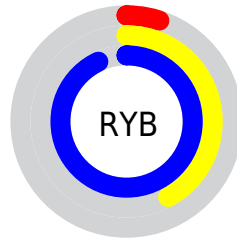

- Red (5%)
- Yellow (42%)
- Blue (93%)