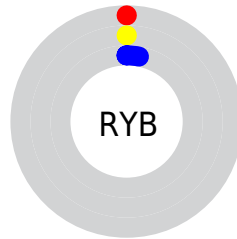

Details

The CMYK color **1.00, 1.00, 0.00, 0.97** is a dark color, and the websafe version is hex **000000**. A complement of this color would be **0.00, 0.00, 1.00, 0.97**, and the grayscale version is **0.00, 0.00, 0.00, 1.00**.

A 20% lighter version of the original color is **0.09, 0.09, 0.00, 0.79**, and **0.00, 0.00, 0.00, 1.00** is the 20% darker color. If you saturate the color by 10%, you get **1.00, 1.00, 0.00, 0.97**, and if you desaturate by 10%, it is **0.90, 0.90, 0.00, 0.97**.

Distribution

Red (0%)

Green (0%)

Blue (3%)

Red (0%)

Yellow (0%)

Blue (3%)

Cyan (100%)