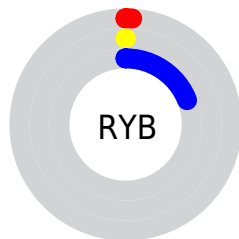

Distribution