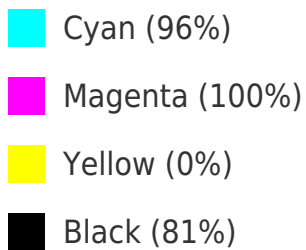

Distribution