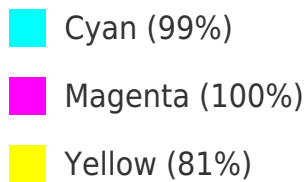

Distribution