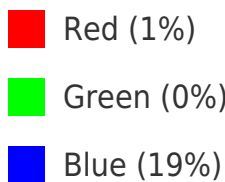

Distribution