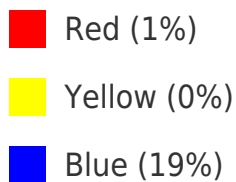

Distribution