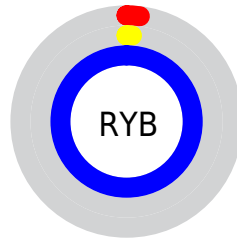

- Red (2%)
- Yellow (1%)
- Blue (100%)