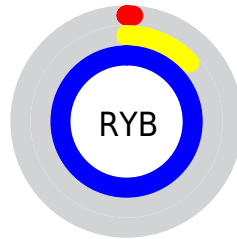

- Red (1%)
- Yellow (13%)
- Blue (100%)