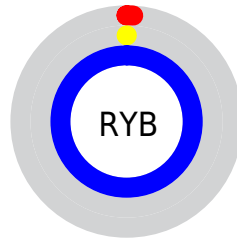

- Red (1%)
- Yellow (0%)
- Blue (99%)