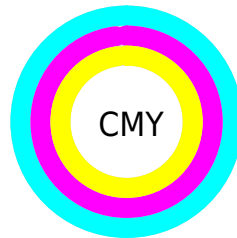

Details

The CMYK color **1.00, 0.00, 0.00, 0.98** is a dark color, and the websafe version is hex **000000**. A complement of this color would be **0.00, 1.00, 1.00, 0.98**, and the grayscale version is **0.00, 0.00, 0.00, 0.99**.

A 20% lighter version of the original color is **0.06, 0.00, 0.00, 0.80**, and **0.00, 0.00, 0.00, 1.00** is the 20% darker color. If you saturate the color by 10%, you get **1.00, 0.00, 0.00, 0.98**, and if you desaturate by 10%, it is **0.90, 0.00, 0.00, 0.98**.

Distribution

Red (0%)

Green (2%)

Blue (2%)

Red (0%)

Yellow (1%)

Blue (2%)

Cyan (100%)

Magenta (0%)

Yellow (0%)

Black (98%)

Cyan (100%)

Magenta (98%)

Yellow (98%)

Brightness & Saturation Gradients

These gradients show how the CMYK color 1.00, 0.00, 0.00, 0.98 changes by changing the brightness by 10 percent. The first figure shows a shift by +10% for each color and the second figure -10%.