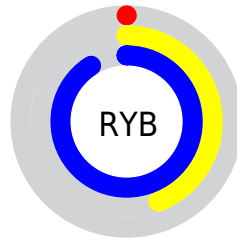

- Red (0%)
- Yellow (44%)
- Blue (91%)