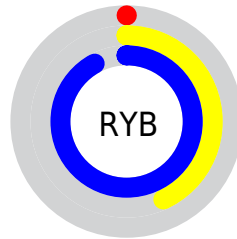

- Red (0%)
- Yellow (43%)
- Blue (92%)