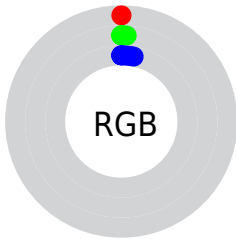

Distribution

Red (0%)

Green (1%)

Blue (3%)