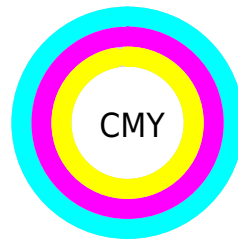

Details

The CMYK color **1.00, 0.63, 0.00, 0.97** is a dark color, and the websafe version is hex **000000**. A complement of this color would be **0.00, 0.37, 1.00, 0.97**, and the grayscale version is **0.00, 0.00, 0.00, 0.99**.

A 20% lighter version of the original color is **0.09, 0.06, 0.00, 0.79**, and **0.00, 0.00, 0.00, 1.00** is the 20% darker color. If you saturate the color by 10%, you get **1.00, 0.63, 0.00, 0.97**, and if you desaturate by 10%, it is **0.90, 0.57, 0.00, 0.97**.

Distribution

Red (0%)

Green (1%)

Blue (3%)

Red (0%)

Yellow (1%)

Blue (3%)

Cyan (100%)

Magenta (63%)

Yellow (0%)

Black (97%)

Cyan (100%)

Magenta (99%)

Yellow (97%)

Brightness & Saturation Gradients

These gradients show how the CMYK color 1.00, 0.63, 0.00, 0.97 changes by changing the brightness by 10 percent. The first figure shows a shift by +10% for each color and the second figure -10%.