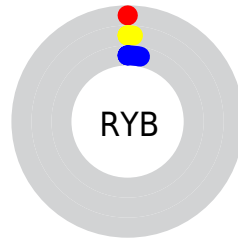

Details

The CMYK color **1.00, 0.63, 0.00, 0.97** is a dark color, and the websafe version is hex **000000**. A complement of this color would be **0.00, 0.37, 1.00, 0.97**, and the grayscale version is **0.00, 0.00, 0.00, 0.99**.

A 20% lighter version of the original color is **0.09, 0.06, 0.00, 0.79**, and **0.00, 0.00, 0.00, 1.00** is the 20% darker color. If you saturate the color by 10%, you get **1.00, 0.63, 0.00, 0.97**, and if you desaturate by 10%, it is **0.90, 0.57, 0.00, 0.97**.

Distribution

Red (0%)

Green (1%)

Blue (3%)

Red (0%)

Yellow (1%)

Blue (3%)

Cyan (100%)