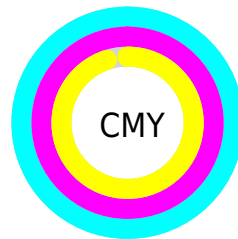

Details

The CMYK color **1.00, 0.92, 0.00, 0.95** is a dark color, and the websafe version is hex **000000**. A complement of this color would be **0.00, 0.08, 1.00, 0.95**, and the grayscale version is **0.00, 0.00, 0.00, 0.99**.

A 20% lighter version of the original color is **0.14, 0.13, 0.00, 0.78**, and **0.00, 0.00, 0.00, 1.00** is the 20% darker color. If you saturate the color by 10%, you get **1.00, 0.92, 0.00, 0.95**, and if you desaturate by 10%, it is **0.90, 0.83, 0.00, 0.95**.

Distribution

Red (0%)

Green (0%)

Blue (5%)

Red (0%)

Yellow (0%)

Blue (5%)

Cyan (100%)

Magenta (92%)

Yellow (0%)

Black (95%)

Cyan (100%)

Magenta (100%)

Yellow (95%)

Brightness & Saturation Gradients

These gradients show how the CMYK color 1.00, 0.92, 0.00, 0.95 changes by changing the brightness by 10 percent. The first figure shows a shift by +10% for each color and the second figure -10%.