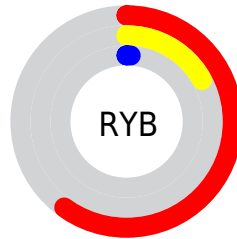

Conversions

Conversions Part 2

Format	Color
RYB	153, 43, 2
Decimal	10035714
CIELab	33.82, 47.56, 45.96
CIElCh	34, 66.135, 44.022
Yxy	7.9207, 0.6097, 0.3520
Android (android.graphics.Color)	4288225794 (0xFF992202)
YUV	65.9330, -31.5190, 76.3578
Hunter-Lab	28.1438, 37.7655, 17.8822

Details

The Decimal color **10035714** is a dark color, and the websafe version is hex **993300**. A complement of this color would be **162201**, and the grayscale version is **4342338**.

A 20% lighter version of the original color is **14113075**, and **6094848** is the 20% darker color. If you saturate the color by 10%, you get **10035200**, and if you desaturate by 10%, it is **10038801**.

Distribution

Red (60%)

Green (13%)

Blue (1%)

Red (60%)

Yellow (17%)

Blue (1%)

Cyan (0%)

Magenta (78%)

Yellow (99%)

Black (40%)

Cyan (40%)

Magenta (87%)

Yellow (99%)

Brightness & Saturation Gradients

These gradients show how the Decimal color 10035714 changes by changing the brightness by 10 percent. The first figure shows a shift by +10% for each color and the second figure -10%.