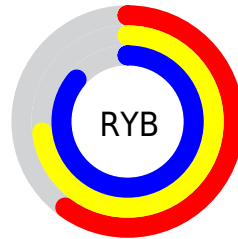

## Conversions Part 2

Format	Color
<a href="#">RYB</a>	<a href="#">153, 185, 219</a>
Decimal	<a href="#">10082267</a>
CIELab	<a href="#">82.10, -18.63, -8.30</a>
CIElCh	<a href="#">82, 20.395, 204.028</a>
Yxy	<a href="#">60.4877, 0.2689, 0.3239</a>
Android (android.graphics.Color)	<a href="#">4288272347 (0xFF99D7DB)</a>
YUV	<a href="#">196.9180, 10.8864, -38.5161</a>
Hunter-Lab	<a href="#">77.7738, -20.8354, -3.5312</a>

# Details

The Decimal color **10082267** is a light color, and the websafe version is hex **99CCCC**. A complement of this color would be **14392729**, and the grayscale version is **12961221**.

A 20% lighter version of the original color is **13762559**, and **6529188** is the 20% darker color. If you saturate the color by 10%, you get **8640219**, and if you desaturate by 10%, it is **11524315**.

# Distribution

Red (60%)

Green (84%)

Blue (86%)

Red (60%)

Yellow (73%)

Blue (86%)

Cyan (30%)