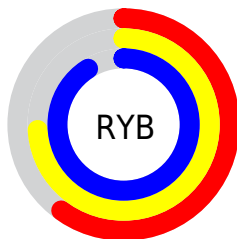

- Red (60%)
- Yellow (74%)
- Blue (91%)