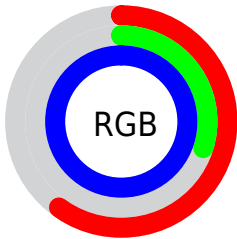

Distribution

- Red (60%)
- Green (30%)
- Blue (100%)