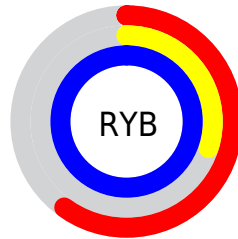

- Red (60%)
- Yellow (30%)
- Blue (100%)