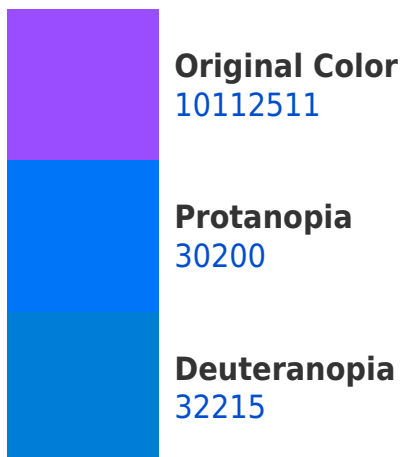

Color Blindness Simulation

Color vision deficiency is a very complex topic, and I could not describe the different causes any better than Wikipedia does, so if you want to learn more, you should check out their [article about color blindness](#).

Dichromacy