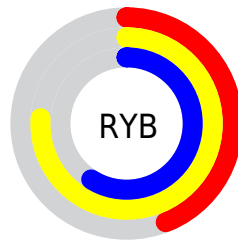

Conversions

Conversions Part 2

Format	Color
RYB	111, 195, 151
Decimal	10208111
CIELab	74.28, -27.72, 37.86
CIELCh	74, 46.925, 126.205
Yxy	47.1465, 0.3410, 0.4478
Android (android.graphics.Color)	4288398191 (0xFF9BC36F)
YUV	173.4640, -30.7948, -16.1929
Hunter-Lab	68.6633, -26.8286, 28.8544

Details

The Decimal color **10208111** is a light color, and the websafe version is hex **99CC66**. A complement of this color would be **9924547**, and the grayscale version is **11447982**.

A 20% lighter version of the original color is **13892772**, and **6720829** is the 20% darker color. If you saturate the color by 10%, you get **9618267**, and if you desaturate by 10%, it is **10797955**.

Distribution

Red (61%)

Green (76%)

Blue (44%)

Red (44%)

Yellow (76%)

Blue (59%)

Cyan (21%)

Magenta (0%)

Yellow (43%)

Black (24%)

Cyan (39%)

Magenta (24%)

Yellow (56%)

Brightness & Saturation Gradients

These gradients show how the Decimal color 10208111 changes by changing the brightness by 10 percent. The first figure shows a shift by +10% for each color and the second figure -10%.