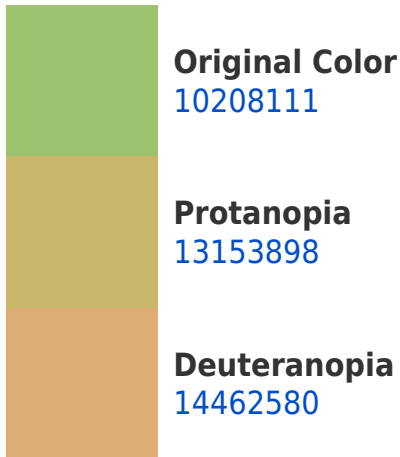

4980897

1048609

Previews

White Background

This preview shows how the Decimal color 10208111 looks on a white background.

Color Contrast Check

Large Text (above 18pt) WCAG AA × Fail

Any Text WCAG AA × Fail

This preview shows how black text looks on a background with the Decimal color 10208111.

This preview shows how white text looks on a background with the Decimal color 10208111.

Color Blindness Simulation

Color vision deficiency is a very complex topic, and I could not describe the different causes any better than Wikipedia does, so if you want to learn more, you should check out their [article about color blindness](#).

Dichromacy

Tritanopia
11057607

Trichromacy

Original Color
10208111

Protanomaly
12106604

Deuteranomaly
12891762

Tritanomaly
10730919

Monochromacy