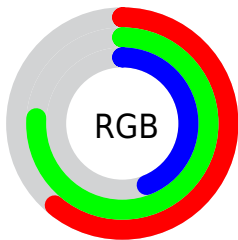

Distribution

Red (61%)

Green (76%)

Blue (44%)