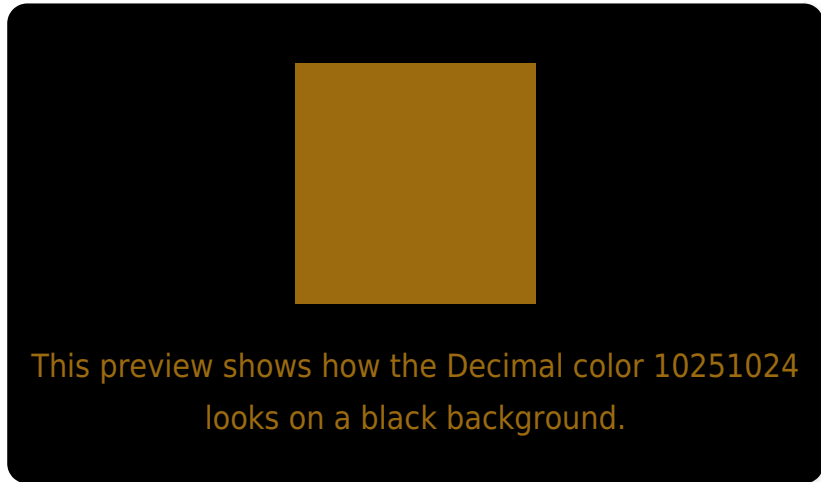

Black Background

Color Contrast Check

Large Text (above 18pt) WCAG AA ✓ Pass

Any Text WCAG AA ✓ Pass

Large Text (above 18pt) WCAG AAA ✓ Pass

Any Text WCAG AAA × Fail

If you want to check with other color combinations, try the [Color Contrast Checker](#).