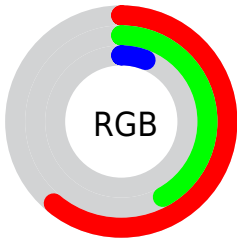

Distribution

Red (61%)

Green (42%)

Blue (6%)