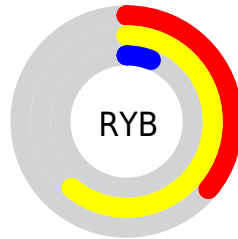

Conversions

Conversions Part 2

Format	Color
R_{YB}	91, 156, 16
Decimal	10251024
CIE _{Lab}	49.03, 12.35, 52.49
CIE _{LCh}	49, 53.924, 76.755
Yxy	17.6207, 0.4817, 0.4453
Android (android.graphics.Color)	4288441104 (0xFF9C6B10)
YUV	111.2770, -46.9716, 39.2221
Hunter-Lab	41.9770, 7.5960, 25.3066

Details

The Decimal color **10251024** is a dark color, and the websafe version is hex **996600**. A complement of this color would be **1065372**, and the grayscale version is **7368816**.

A 20% lighter version of the original color is **14130759**, and **6568960** is the 20% darker color. If you saturate the color by 10%, you get **10249728**, and if you desaturate by 10%, it is **10252320**.

Distribution

Red (61%)

Green (42%)

Blue (6%)

Red (36%)

Yellow (61%)

Blue (6%)

Cyan (0%)