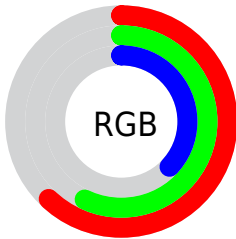

Distribution

- Red (62%)
- Green (57%)
- Blue (37%)