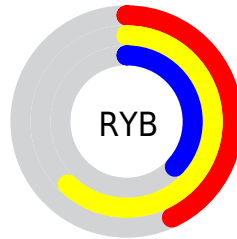

Conversions

Conversions Part 2

Format	Color
RYB	109, 157, 94
Decimal	10326366
CIELab	60.09, -3.20, 28.68
CIELCh	60, 28.855, 96.375
Yxy	28.2270, 0.3779, 0.4094
Android (android.graphics.Color)	4288516446 (0xFF9D915E)
YUV	142.7740, -24.0456, 12.4762
Hunter-Lab	53.1291, -5.4534, 20.8248

Details

The Decimal color **10326366** is a dark color, and the websafe version is hex **999966**. A complement of this color would be **6187677**, and the grayscale version is **9408399**.

A 20% lighter version of the original color is **14010257**, and **6840111** is the 20% darker color. If you saturate the color by 10%, you get **10325582**, and if you desaturate by 10%, it is **10327150**.

Distribution

- Red (62%)
- Green (57%)
- Blue (37%)

- Red (43%)
- Yellow (62%)
- Blue (37%)

- Cyan (0%)
- Magenta (8%)
- Yellow (40%)
- Black (38%)

- Cyan (38%)
- Magenta (43%)
- Yellow (63%)

Brightness & Saturation Gradients