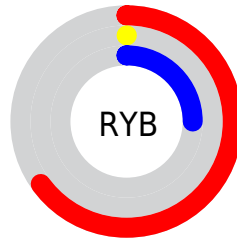

Red (65%)

Yellow (0%)

Blue (25%)