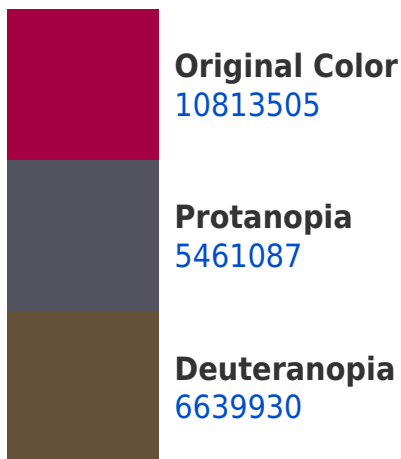

Details

The Decimal color **10813505** is a dark color, and the websafe version is hex **990033**. A complement of this color would be **42340**, and the grayscale version is **3750201**.

A 20% lighter version of the original color is **14830960**, and **6946839** is the 20% darker color. If you saturate the color by 10%, you get **10813505**, and if you desaturate by 10%, it is **10817611**.

White Background

This preview shows how the Decimal color 10813505 looks on a white background.

Color Contrast Check

Large Text (above 18pt) WCAG AA ✓ Pass

Any Text WCAG AA ✓ Pass

Large Text (above 18pt) WCAG AAA ✓ Pass

Decimal 10813505 Background

This preview shows how black text looks on a background with the Decimal color 10813505.

This preview shows how white text looks on a background with the Decimal color 10813505.

Dichromacy

Trichromacy

Original Color
10813505

Protanomaly
7419220

Deuteranomaly
8139837

Tritanomaly
10752295

Monochromacy

Original Color
10813505