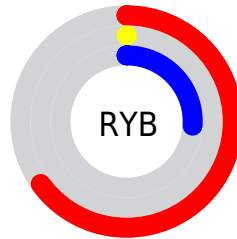

- Red (65%)
- Yellow (0%)
- Blue (26%)