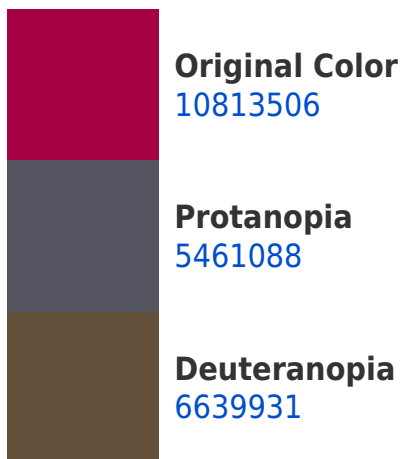

Details

The Decimal color **10813506** is a dark color, and the websafe version is hex **990033**. A complement of this color would be **42339**, and the grayscale version is **3750201**.

A 20% lighter version of the original color is **14830962**, and **6946840** is the 20% darker color. If you saturate the color by 10%, you get **10813506**, and if you desaturate by 10%, it is **10817612**.

These gradients show how the Decimal color 10813506 changes by changing the brightness by 10 percent. The first figure shows a shift by +10% for each color and the second figure -10%.

Similar to the brightness gradients but the following saturation gradients show a change of the Decimal color 10813506 by changing the saturation by 10% instead.

Decimal 10813506 Background

This preview shows how black text looks on a background with the Decimal color 10813506.

This preview shows how white text looks on a background with the Decimal color 10813506.

Dichromacy

Trichromacy

Original Color
10813506

Protanomaly
7419221

Deuteranomaly
8139838

Tritanomaly
10752296

Monochromacy

Original Color
10813506