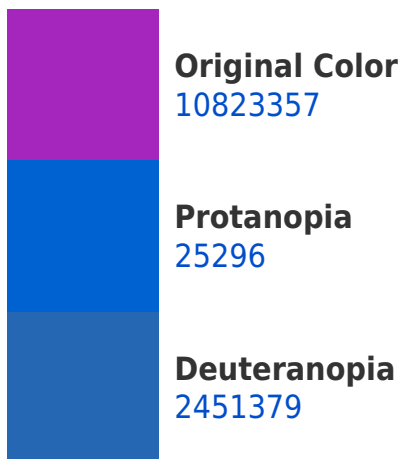

10354713

2031621

Previews

White Background

This preview shows how the Decimal color 10823357 looks on a white background.

Color Contrast Check

Large Text (above 18pt) WCAG AA ✓ Pass

Any Text WCAG AA ✓ Pass

If you want to check with other color combinations, try the [Color Contrast Checker](#).

Decimal 10823357 Background

This preview shows how black text looks on a background with the Decimal color 10823357.

This preview shows how white text looks on a background with the Decimal color 10823357.

Color Blindness Simulation

Color vision deficiency is a very complex topic, and I could not describe the different causes any better than Wikipedia does, so if you want to learn more, you should check out their [article about color blindness](#).

Dichromacy

Tritanopia
9982038

Trichromacy

Original Color
10823357

Protanomaly
3951817

Deuteranomaly
5525431

Tritanomaly
10305915

Monochromacy