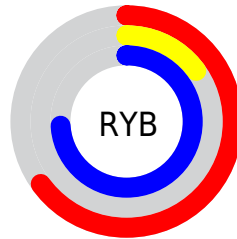

- Red (65%)
- Yellow (15%)
- Blue (74%)