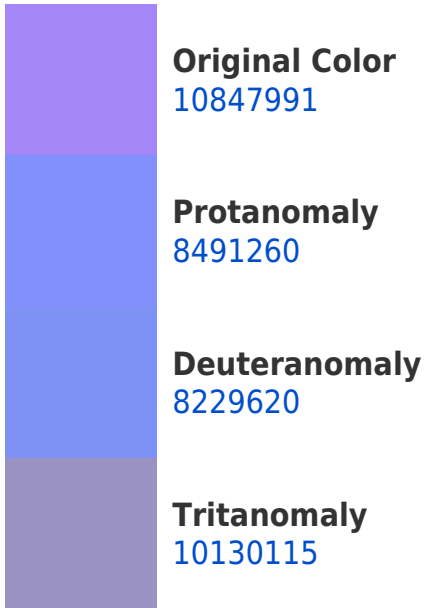

These gradients show how the Decimal color 10847991 changes by changing the brightness by 10 percent. The first figure shows a shift by +10% for each color and the second figure -10%.

Similar to the brightness gradients but the following saturation gradients show a change of the Decimal color 10847991 by changing the saturation by 10% instead.

This preview shows how black text looks on a background with the Decimal color 10847991.

This preview shows how white text looks on a background with the Decimal color 10847991.

Color Blindness Simulation

Color vision deficiency is a very complex topic, and I could not describe the different causes any better than Wikipedia does, so if you want to learn more, you should check out their [article about color blindness](#).

Dichromacy

Tritanopia
9738661

Trichromacy

Monochromacy

CSS Examples

Text

The CSS property to change the color of the text to Decimal 10847991 is called "color". The color property can be set on classes, ids or directly on the HTML element.