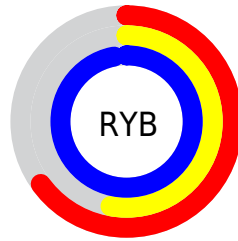

Conversions

Conversions Part 2

Format	Color
RYB	165, 134, 247
Decimal	10847991
CIELab	63.15, 36.11, -52.60
CIELCh	63, 63.803, 304.474
Yxy	31.7649, 0.2481, 0.1930
Android (android.graphics.Color)	4289038071 (0xFFA586F7)
YUV	156.1510, 44.7886, 7.7606
Hunter-Lab	56.3604, 30.6848, -57.3035

Details

The Decimal color **10847991** is a light color, and the websafe version is hex **CC99FF**. A complement of this color would be **14219142**, and the grayscale version is **10263708**.

A 20% lighter version of the original color is **14662911**, and **7165118** is the 20% darker color. If you saturate the color by 10%, you get **9661943**, and if you desaturate by 10%, it is **12034039**.

Distribution

- Red (65%)
- Green (53%)
- Blue (97%)

- Red (65%)
- Yellow (53%)
- Blue (97%)

- Cyan (33%)
- Magenta (46%)
- Yellow (0%)
- Black (3%)

- Cyan (35%)
- Magenta (47%)
- Yellow (3%)

Brightness & Saturation Gradients

These gradients show how the Decimal color 10847991 changes by changing the brightness by 10 percent. The first figure shows a shift by +10% for each color and the second figure -10%.

Similar to the brightness gradients but the following saturation gradients show a change of the Decimal color 10847991 by changing the saturation by 10% instead.