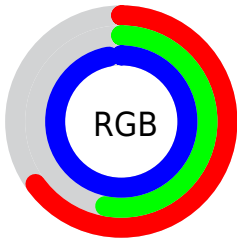

Distribution

- Red (65%)
- Green (53%)
- Blue (97%)