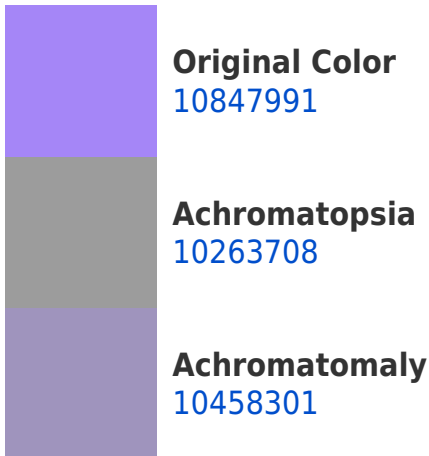

Details

The Decimal color **10847991** is a light color, and the websafe version is hex **CC99FF**. A complement of this color would be **14219142**, and the grayscale version is **10263708**.

A 20% lighter version of the original color is **14662911**, and **7165118** is the 20% darker color. If you saturate the color by 10%, you get **9661943**, and if you desaturate by 10%, it is **12034039**.

This preview shows how black text looks on a background with the Decimal color 10847991.

This preview shows how white text looks on a background with the Decimal color 10847991.

Color Blindness Simulation

Dichromacy

Tritanopia
9738661

Trichromacy

Monochromacy

CSS Examples

Text

The CSS property to change the color of the text to Decimal 10847991 is called "color". The color property can be set on classes, ids or directly on the HTML element.

This example shows how text in the color #A586F7 looks like.

```
.text, #text, p{  
    color:#A586F7  
}
```

If you want to add a text shadow in that color use the text-shadow property, you can generate a text shadow directly with our [CSS Text Shadow Generator](#).