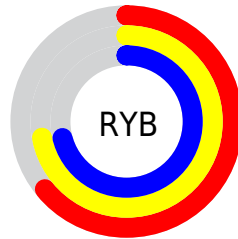

Conversions

Conversions Part 2

Format	Color
RYB	162, 184, 181
Decimal	10860706
CIELab	72.82, -10.73, 8.97
CIELCh	73, 13.981, 140.098
Yxy	44.8889, 0.3138, 0.3595
Android (android.graphics.Color)	4289050786 (0xFFA5B8A2)
YUV	175.8110, -6.8088, -9.4812
Hunter-Lab	66.9992, -12.8672, 10.8101

Details

The Decimal color **10860706** is a light color, and the websafe version is hex **99CCCC**. A complement of this color would be **11903672**, and the grayscale version is **11579568**.

A 20% lighter version of the original color is **14479577**, and **7439214** is the 20% darker color. If you saturate the color by 10%, you get **9812112**, and if you desaturate by 10%, it is **11909300**.

Distribution

- Red (65%)
- Green (72%)
- Blue (64%)

- Red (64%)
- Yellow (72%)
- Blue (71%)

- Cyan (10%)
- Magenta (0%)
- Yellow (12%)
- Black (28%)

- Cyan (35%)
- Magenta (28%)
- Yellow (36%)

Brightness & Saturation Gradients