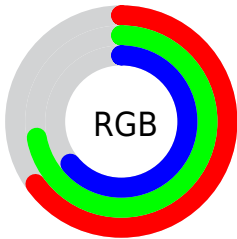

Distribution

- Red (65%)
- Green (72%)
- Blue (64%)