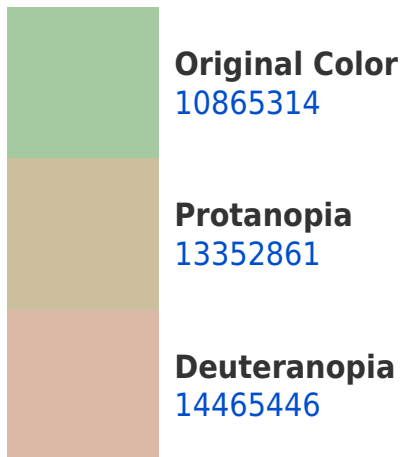

Any Text WCAG AAA × Fail

Black Background

This preview shows how the Decimal color 10865314 looks on a black background.

Color Contrast Check

Large Text (above 18pt) WCAG AA ✓ Pass

Any Text WCAG AA ✓ Pass

Large Text (above 18pt) WCAG AAA ✓ Pass

Any Text WCAG AAA ✓ Pass

If you want to check with other color combinations, try the [Color Contrast Checker](#).

Decimal 10865314 Background

This preview shows how black text looks on a background with the Decimal color 10865314.

This preview shows how white text looks on a background with the Decimal color 10865314.

Color Blindness Simulation

Color vision deficiency is a very complex topic, and I could not describe the different causes any better than Wikipedia does, so if you want to learn more, you should check out their [article about color blindness](#).

Dichromacy

Tritanopia
11387859

Trichromacy

Original Color
10865314

Protanomaly
12436383

Deuteranomaly
13156261

Tritanomaly
11192001

Monochromacy