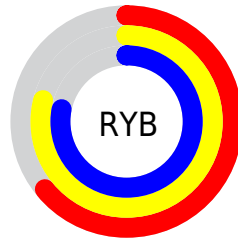

Conversions

Conversions Part 2

Format	Color
RYB	162, 202, 199
Decimal	10865314
CIELab	77.79, -19.94, 15.99
CIElCh	78, 25.556, 141.279
Yxy	52.8490, 0.3125, 0.3826
Android (android.graphics.Color)	4289055394 (0xFFA5CAA2)
YUV	186.3770, -12.0179, -18.7476
Hunter-Lab	72.6973, -21.2479, 16.5455

Details

The Decimal color **10865314** is a light color, and the websafe version is hex **99CC99**. A complement of this color would be **13083338**, and the grayscale version is **12303291**.

A 20% lighter version of the original color is **14483417**, and **7443566** is the 20% darker color. If you saturate the color by 10%, you get **9620110**, and if you desaturate by 10%, it is **12110518**.

Distribution

- Red (65%)
- Green (79%)
- Blue (64%)

- Red (64%)
- Yellow (79%)
- Blue (78%)

- Cyan (18%)
- Magenta (0%)
- Yellow (20%)
- Black (21%)

- Cyan (35%)
- Magenta (21%)
- Yellow (36%)

Brightness & Saturation Gradients