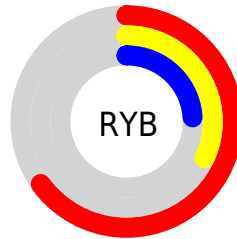

## Conversions Part 2

<b>Format</b>	<b>Color</b>
<b>RYB</b>	166, 82, 60
Decimal	10899004
CIELab	44.06, 34.82, 27.71
CIElCh	44, 44.498, 38.513
Yxy	13.8820, 0.4929, 0.3552
Android (android.graphics.Color)	4289089084 (0xFFA64E3C)
YUV	102.2600, -20.8342, 55.9000
Hunter-Lab	37.2586, 27.0973, 16.6301

# Details

The Decimal color **10899004** is a dark color, and the websafe version is hex **993333**. A complement of this color would be **3970214**, and the grayscale version is **6710886**.

A 20% lighter version of the original color is **14778732**, and **7150609** is the 20% darker color. If you saturate the color by 10%, you get **10895403**, and if you desaturate by 10%, it is **10902605**.

# Distribution

- Red (65%)
- Green (31%)
- Blue (24%)

- Red (65%)
- Yellow (32%)
- Blue (24%)

- Cyan (0%)
- Magenta (53%)
- Yellow (64%)
- Black (35%)

- Cyan (35%)
- Magenta (69%)
- Yellow (76%)