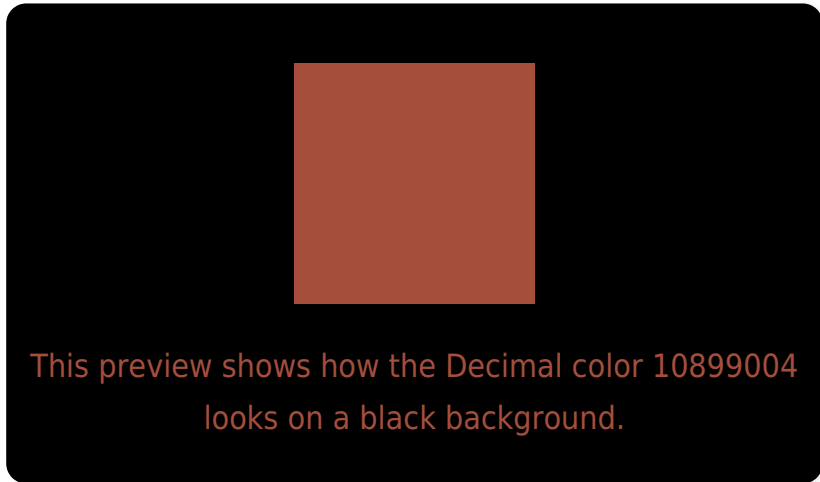

## White Background

This preview shows how the Decimal color 10899004 looks on a white background.

# Black Background