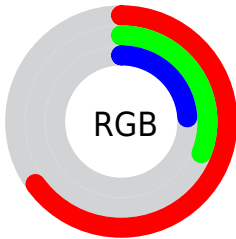

Distribution

- Red (65%)
- Green (31%)
- Blue (24%)