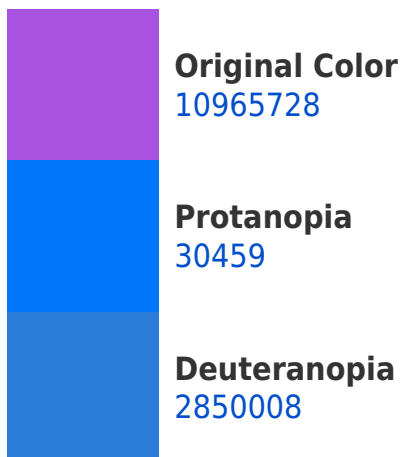

Color Blindness Simulation

Color vision deficiency is a very complex topic, and I could not describe the different causes any better than Wikipedia does, so if you want to learn more, you should check out their [article about color blindness](#).

Dichromacy