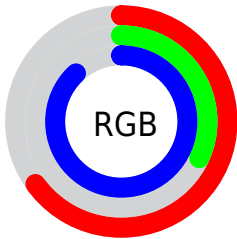

Distribution

- Red (65%)
- Green (32%)
- Blue (88%)