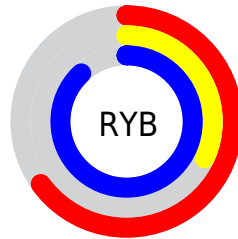

- Red (65%)
- Yellow (32%)
- Blue (88%)