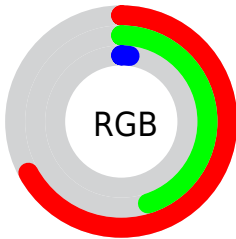

Distribution

Red (67%)

Green (45%)

Blue (2%)