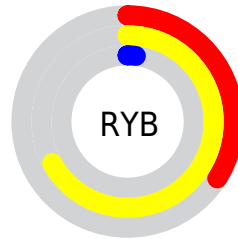

Conversions

Conversions Part 2

Format	Color
RYB	87, 170, 6
Decimal	11170822
CIELab	53.00, 13.49, 58.36
CIELCh	53, 59.900, 76.981
Yxy	21.0500, 0.4870, 0.4485
Android (android.graphics.Color)	4289360902 (0xFFAA7406)
YUV	119.6060, -56.0078, 44.1955
Hunter-Lab	45.8803, 8.6316, 28.1997

Details

The Decimal color **11170822** is a dark color, and the websafe version is hex **996600**. A complement of this color would be **408746**, and the grayscale version is **7895160**.

A 20% lighter version of the original color is **15116356**, and **7422976** is the 20% darker color. If you saturate the color by 10%, you get **11170304**, and if you desaturate by 10%, it is **11172375**.

Distribution

Red (67%)

Green (45%)

Blue (2%)

Red (34%)

Yellow (67%)

Blue (2%)

Cyan (0%)