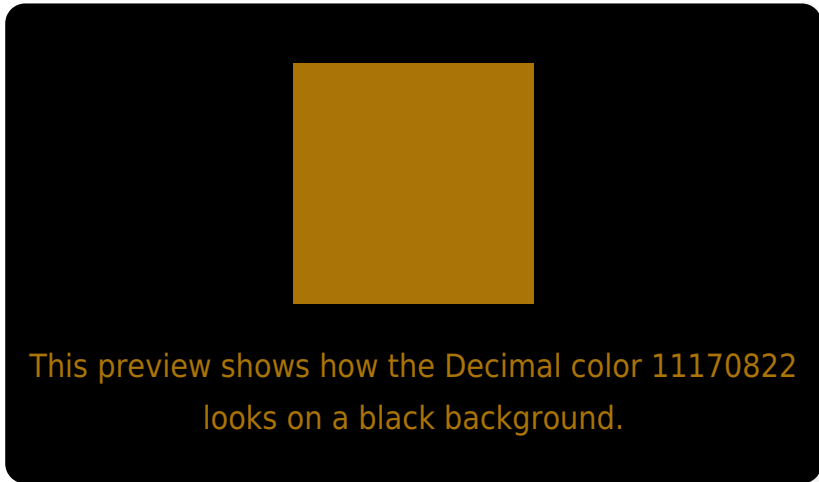

Black Background

Color Contrast Check

Large Text (above 18pt) WCAG AA ✓ Pass

Any Text WCAG AA ✓ Pass

Large Text (above 18pt) WCAG AAA ✓ Pass

Any Text WCAG AAA × Fail

If you want to check with other color combinations, try the [Color Contrast Checker](#).