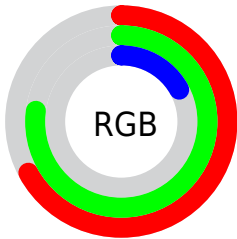

Distribution

- Red (67%)
- Green (77%)
- Blue (17%)