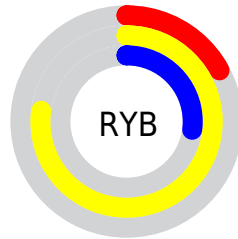

- Red (17%)
- Yellow (77%)
- Blue (27%)