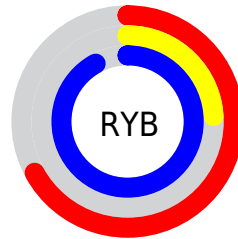

# Details

The Decimal color **11222506** is a light color, and the websafe version is hex **9900CC**. The color can be described as light washed purple. A complement of this color would be **8186429**, and the grayscale version is **7434609**.

A 20% lighter version of the original color is **15169279**, and **7340209** is the 20% darker color. If you saturate the color by 10%, you get **10626794**, and if you desaturate by 10%, it is **11818218**.

# Distribution

Red (67%)

Green (24%)

Blue (92%)

Red (67%)

Yellow (24%)

Blue (92%)

Cyan (27%)