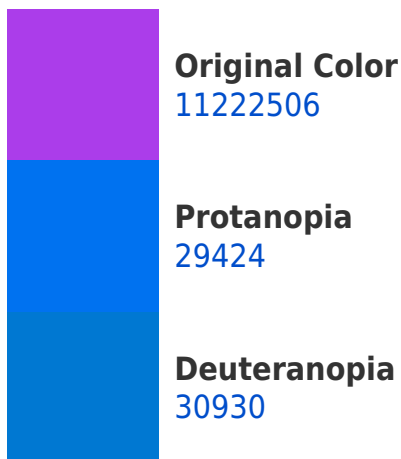

# Black Background

This preview shows how the Decimal color 11222506 looks on a black background.

## Decimal 11222506 Background

This preview shows how black text looks on a background with the Decimal color 11222506.

This preview shows how white text looks on a background with the Decimal color 11222506.

## Dichromacy

**Tritanopia**  
9922929

# Trichromacy

**Original Color**

11222506

**Protanomaly**

4087790

**Deuteranomaly**

4088795

**Tritanomaly**