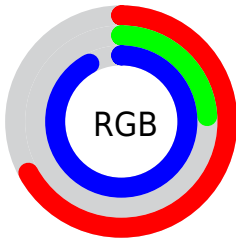

Distribution

Red (67%)

Green (24%)

Blue (92%)