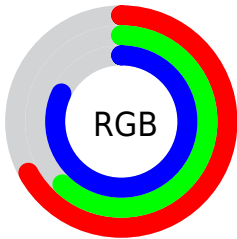

Distribution

Red (67%)

Green (62%)

Blue (82%)