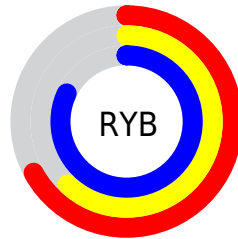

Conversions

Conversions Part 2

Format	Color
R _{YB}	171, 157, 209
Decimal	11247057
CIE _{Lab}	67.56, 15.65, -24.69
CIE _{LCh}	68, 29.233, 302.375
Y _{xy}	37.3753, 0.2820, 0.2611
Android (android.graphics.Color)	4289437137 (0xFFAB9DD1)
YUV	167.1140, 20.6498, 3.4080
Hunter-Lab	61.1354, 10.8548, -20.6395

Details

The Decimal color **11247057** is a light color, and the websafe version is hex **9999CC**. A complement of this color would be **12833181**, and the grayscale version is **10987431**.

A 20% lighter version of the original color is **14931199**, and **7760538** is the 20% darker color. If you saturate the color by 10%, you get **10258641**, and if you desaturate by 10%, it is **12235473**.

Distribution

Red (67%)

Green (62%)

Blue (82%)

Red (67%)

Yellow (62%)

Blue (82%)

Cyan (18%)

Magenta (25%)

Yellow (0%)

Black (18%)

Cyan (33%)

Magenta (38%)

Yellow (18%)

Brightness & Saturation Gradients

These gradients show how the Decimal color 11247057 changes by changing the brightness by 10 percent. The first figure shows a shift by +10% for each color and the second figure -10%.