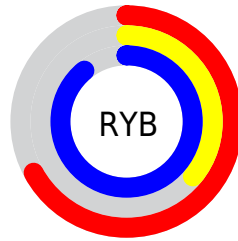

Red (67%)

Yellow (36%)

Blue (89%)