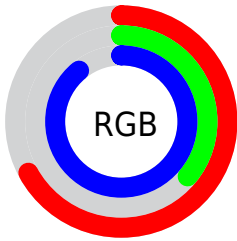

Distribution

Red (67%)

Green (36%)

Blue (89%)