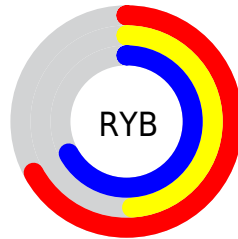

Conversions

Conversions Part 2

Format	Color
R _{YB}	172, 124, 171
Decimal	11304107
CIE Lab	58.16, 26.64, -17.62
CIE LCh	58, 31.938, 326.508
Yxy	26.1262, 0.3170, 0.2623
Android (android.graphics.Color)	4289494187 (0xFFAC7CAB)
YUV	143.7100, 13.4540, 24.8103
Hunter-Lab	51.1138, 20.8053, -12.8307

Details

The Decimal color **11304107** is a light color, and the websafe version is hex **996699**. A complement of this color would be **8170621**, and the grayscale version is **9474192**.

A 20% lighter version of the original color is **14987746**, and **7817847** is the 20% darker color. If you saturate the color by 10%, you get **11299755**, and if you desaturate by 10%, it is **11308459**.

Distribution

- Red (67%)
- Green (49%)
- Blue (67%)

- Red (67%)
- Yellow (49%)
- Blue (67%)

- Cyan (0%)
- Magenta (28%)
- Yellow (1%)
- Black (33%)

- Cyan (33%)
- Magenta (51%)
- Yellow (33%)

Brightness & Saturation Gradients

These gradients show how the Decimal color 11304107 changes by changing the brightness by 10 percent. The first figure shows a shift by +10% for each color and the second figure -10%.

Similar to the brightness gradients but the following saturation gradients show a change of the Decimal color 11304107 by changing the saturation by 10% instead.