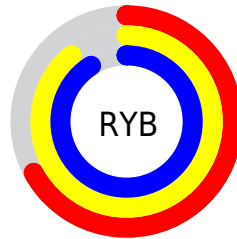

Conversions

Conversions Part 2

Format	Color
RYB	172, 226, 231
Decimal	11331506
CIELab	86.57, -28.96, 19.88
CIELCh	87, 35.131, 145.535
Yxy	69.1368, 0.3057, 0.3942
Android (android.graphics.Color)	4289521586 (0xFFACE7B2)
YUV	207.3170, -14.4533, -30.9730
Hunter-Lab	83.1486, -30.3899, 20.6700

Details

The Decimal color **11331506** is a light color, and the websafe version is hex **99CC99**. A complement of this color would be **15183073**, and the grayscale version is **13619151**.

A 20% lighter version of the original color is **15007722**, and **7778173** is the 20% darker color. If you saturate the color by 10%, you get **9824157**, and if you desaturate by 10%, it is **12838855**.

Distribution

Red (67%)

Green (91%)

Blue (70%)

Red (67%)

Yellow (89%)

Blue (91%)

Cyan (26%)

Magenta (0%)

Yellow (23%)

Black (9%)

Cyan (33%)

Magenta (9%)

Yellow (30%)

Brightness & Saturation Gradients

These gradients show how the Decimal color 11331506 changes by changing the brightness by 10 percent. The first figure shows a shift by +10% for each color and the second figure -10%.