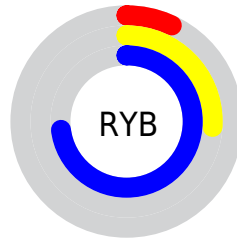

- Red (7%)
- Yellow (26%)
- Blue (73%)