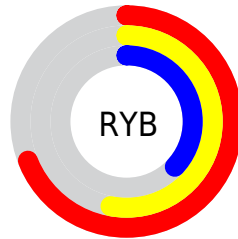

Conversions

Conversions Part 2

Format	Color
RYB	175, 135, 94
Decimal	11499870
CIELab	55.68, 17.82, 23.26
CIELCh	56, 29.301, 52.542
Yxy	23.5969, 0.4154, 0.3694
Android (android.graphics.Color)	4289689950 (0xFFAF795E)
YUV	134.0680, -19.7535, 35.8974
Hunter-Lab	48.5766, 12.5039, 17.2264

Details

The Decimal color **11499870** is a dark color, and the websafe version is hex **996633**. A complement of this color would be **6198447**, and the grayscale version is **8816262**.

A 20% lighter version of the original color is **15249041**, and **7882799** is the 20% darker color. If you saturate the color by 10%, you get **11496781**, and if you desaturate by 10%, it is **11502960**.

Distribution

Red (69%)

Green (47%)

Blue (37%)

Red (69%)

Yellow (53%)

Blue (37%)

Cyan (0%)

Magenta (31%)

Yellow (46%)

Black (31%)

Cyan (31%)

Magenta (53%)

Yellow (63%)

Brightness & Saturation Gradients

These gradients show how the Decimal color 11499870 changes by changing the brightness by 10 percent. The first figure shows a shift by +10% for each color and the second figure -10%.