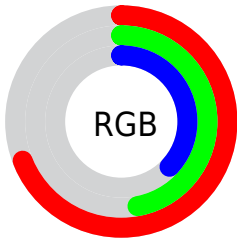

Distribution

Red (69%)

Green (47%)

Blue (37%)