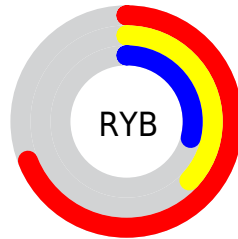

Conversions

Conversions Part 2

Format	Color
R_{YB}	176, 94, 74
Decimal	11557706
CIE Lab	48.52, 32.94, 25.45
CIE LCh	49, 41.627, 37.689
Yxy	17.2067, 0.4700, 0.3535
Android (android.graphics.Color)	4289747786 (0xFFB05B4A)
YUV	114.4770, -19.9552, 53.9557
Hunter-Lab	41.4809, 25.8720, 16.7533

Details

The Decimal color **11557706** is a dark color, and the websafe version is hex **CC6666**. A complement of this color would be **4890544**, and the grayscale version is **7566195**.

A 20% lighter version of the original color is **15437691**, and **7809566** is the 20% darker color. If you saturate the color by 10%, you get **11553848**, and if you desaturate by 10%, it is **11561564**.

Distribution

- Red (69%)
- Green (36%)
- Blue (29%)

- Red (69%)
- Yellow (37%)
- Blue (29%)

- Cyan (0%)
- Magenta (48%)
- Yellow (58%)
- Black (31%)

- Cyan (31%)
- Magenta (64%)
- Yellow (71%)

Brightness & Saturation Gradients