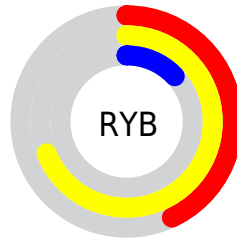

Conversions

Conversions Part 2

Format	Color
RYB	110, 176, 33
Decimal	11566625
CIELab	56.35, 11.22, 54.23
CIELCh	56, 55.381, 78.310
Yxy	24.2616, 0.4690, 0.4438
Android (android.graphics.Color)	4289756705 (0xFFB07E21)
YUV	130.3480, -47.9926, 40.0368
Hunter-Lab	49.2561, 6.7186, 28.7370

Details

The Decimal color **11566625** is a dark color, and the websafe version is hex **996600**. A complement of this color would be **2184112**, and the grayscale version is **8618883**.

A 20% lighter version of the original color is **15512150**, and **7818496** is the 20% darker color. If you saturate the color by 10%, you get **11565071**, and if you desaturate by 10%, it is **11568179**.

Distribution

- Red (69%)
- Green (49%)
- Blue (13%)

- Red (43%)
- Yellow (69%)
- Blue (13%)

- Cyan (0%)
- Magenta (28%)
- Yellow (81%)
- Black (31%)

- Cyan (31%)
- Magenta (51%)
- Yellow (87%)

Brightness & Saturation Gradients