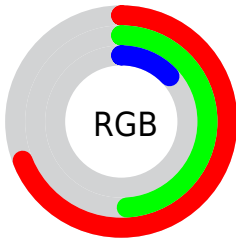

Color

Decimal(11566625)

Conversions

Conversions Part 1

Format	Color
Hex	B07E21
RGB	176, 126, 33
RGB Percent	69%, 49%, 13%
CMY	0.3098, 0.5059, 0.8706
CMYK	0.00, 0.28, 0.81, 0.31
HSL	39°, 68%, 41%
HSV	39°, 81%, 69%
XYZ	25.6399, 24.2616, 4.7704
YIQ	130.3480, 59.6530, -18.3230

Conversions

Conversions Part 2

Format	Color
RYB	110, 176, 33
Decimal	11566625
CIELab	56.35, 11.22, 54.23
CIELCh	56, 55.381, 78.310
Yxy	24.2616, 0.4690, 0.4438
Android (android.graphics.Color)	4289756705 (0xFFB07E21)
YUV	130.3480, -47.9926, 40.0368
Hunter-Lab	49.2561, 6.7186, 28.7370

Details

The Decimal color **11566625** is a dark color, and the websafe version is hex **996600**. A complement of this color would be **2184112**, and the grayscale version is **8618883**.

A 20% lighter version of the original color is **15512150**, and **7818496** is the 20% darker color. If you saturate the color by 10%, you get **11565071**, and if you desaturate by 10%, it is **11568179**.

Distribution

- Red (69%)
- Green (49%)
- Blue (13%)

- Red (43%)
- Yellow (69%)
- Blue (13%)

- Cyan (0%)
- Magenta (28%)
- Yellow (81%)
- Black (31%)

- Cyan (31%)
- Magenta (51%)
- Yellow (87%)

Brightness & Saturation Gradients