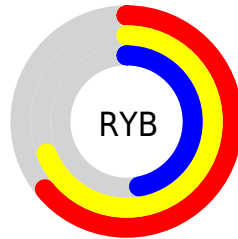

Conversions

Conversions Part 2

Format	Color
RYB	164, 176, 119
Decimal	11573111
CIELab	63.91, 4.47, 20.31
CIELCh	64, 20.799, 77.595
Yxy	32.6952, 0.3710, 0.3756
Android (android.graphics.Color)	4289763191 (0xFFB09777)
YUV	154.8270, -17.6627, 18.5687
Hunter-Lab	57.1797, 0.7702, 17.1505

Details

The Decimal color **11573111** is a light color, and the websafe version is hex **999966**. A complement of this color would be **7835824**, and the grayscale version is **10197915**.

A 20% lighter version of the original color is **15257003**, and **8021062** is the 20% darker color. If you saturate the color by 10%, you get **11571045**, and if you desaturate by 10%, it is **11575177**.

Distribution

- Red (69%)
- Green (59%)
- Blue (47%)

- Red (64%)
- Yellow (69%)
- Blue (47%)

- Cyan (0%)
- Magenta (14%)
- Yellow (32%)
- Black (31%)

- Cyan (31%)
- Magenta (41%)
- Yellow (53%)

Brightness & Saturation Gradients