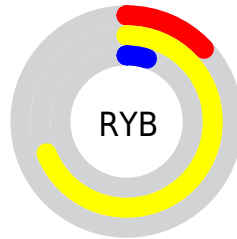

## Conversions Part 2

Format	Color
<a href="#">RYB</a>	<a href="#">33, 176, 13</a>
Decimal	<a href="#">11574797</a>
CIELab	<a href="#">64.73, -6.79, 66.19</a>
CIElCh	<a href="#">65, 66.537, 95.856</a>
Yxy	<a href="#">33.7129, 0.4364, 0.4871</a>
Android (android.graphics.Color)	<a href="#">4289764877</a> ( <a href="#">0xFFB09E0D</a> )
YUV	<a href="#">146.8520, -65.9890, 25.5628</a>
Hunter-Lab	<a href="#">58.0628, -8.7550, 35.2359</a>

# Details

The Decimal color **11574797** is a dark color, and the websafe version is hex **999900**. A complement of this color would be **860080**, and the grayscale version is **9671571**.

A 20% lighter version of the original color is **15455311**, and **7826176** is the 20% darker color. If you saturate the color by 10%, you get **11574528**, and if you desaturate by 10%, it is **11575327**.

# Distribution

Red (69%)

Green (62%)

Blue (5%)

Red (13%)

Yellow (69%)

Blue (5%)

Cyan (0%)