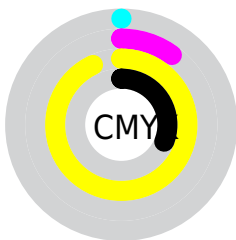

## Conversions Part 2

Format	Color
<a href="#">RYB</a>	<a href="#">33, 176, 13</a>
Decimal	<a href="#">11574797</a>
CIELab	<a href="#">64.73, -6.79, 66.19</a>
CIElCh	<a href="#">65, 66.537, 95.856</a>
Yxy	<a href="#">33.7129, 0.4364, 0.4871</a>
Android (android.graphics.Color)	<a href="#">4289764877</a> ( <a href="#">0xFFB09E0D</a> )
YUV	<a href="#">146.8520, -65.9890, 25.5628</a>
Hunter-Lab	<a href="#">58.0628, -8.7550, 35.2359</a>

# Details

The Decimal color **11574797** is a dark color, and the websafe version is hex **999900**. A complement of this color would be **860080**, and the grayscale version is **9671571**.

A 20% lighter version of the original color is **15455311**, and **7826176** is the 20% darker color. If you saturate the color by 10%, you get **11574528**, and if you desaturate by 10%, it is **11575327**.

# Distribution

Red (69%)

Green (62%)

Blue (5%)

Red (13%)

Yellow (69%)

Blue (5%)

Cyan (0%)

Magenta (10%)

Yellow (93%)

Black (31%)

Cyan (31%)

Magenta (38%)

Yellow (95%)