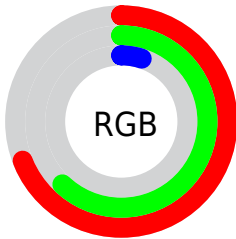

Distribution

Red (69%)

Green (62%)

Blue (5%)