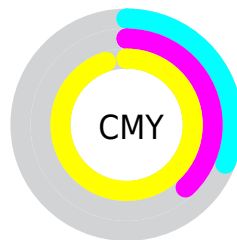

## Conversions Part 2

Format	Color
<a href="#">RYB</a>	<a href="#">33, 176, 13</a>
Decimal	<a href="#">11574797</a>
CIELab	<a href="#">64.73, -6.79, 66.19</a>
CIElCh	<a href="#">65, 66.537, 95.856</a>
Yxy	<a href="#">33.7129, 0.4364, 0.4871</a>
Android (android.graphics.Color)	<a href="#">4289764877</a> ( <a href="#">0xFFB09E0D</a> )
YUV	<a href="#">146.8520, -65.9890, 25.5628</a>
Hunter-Lab	<a href="#">58.0628, -8.7550, 35.2359</a>

# Details

The Decimal color **11574797** is a dark color, and the websafe version is hex **999900**. A complement of this color would be **860080**, and the grayscale version is **9671571**.

A 20% lighter version of the original color is **15455311**, and **7826176** is the 20% darker color. If you saturate the color by 10%, you get **11574528**, and if you desaturate by 10%, it is **11575327**.

# Distribution

Red (69%)

Green (62%)

Blue (5%)

Red (13%)

Yellow (69%)

Blue (5%)

Cyan (0%)

Magenta (10%)

Yellow (93%)

Black (31%)

Cyan (31%)

Magenta (38%)

Yellow (95%)