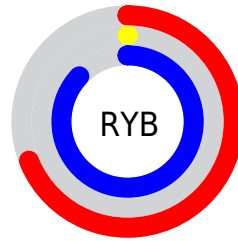

Red (69%)

Yellow (0%)

Blue (87%)