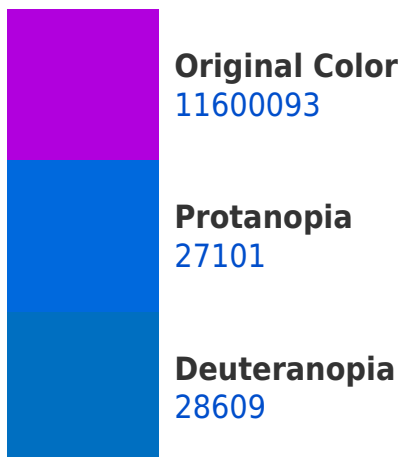

A 20% lighter version of the original color is **15555071**, and **7733413** is the 20% darker color. If you saturate the color by 10%, you get **11600093**, and if you desaturate by 10%, it is **11867869**.

Similar to the brightness gradients but the following saturation gradients show a change of the Decimal color 11600093 by changing the saturation by 10% instead.

 11600093	 11600093
 16777215	 9633985
 15555071	 7733413
 16742399	 5767306
 16750079	 3801199
 16757503	 1704022
 16765183	 61
 16772863	 806
	 272
	 0

Decimal 11600093 Background

This preview shows how black text looks on a background with the Decimal color 11600093.

This preview shows how white text looks on a background with the Decimal color 11600093.

Dichromacy

Tritanopia
10442589

Trichromacy

Original Color

11600093

Protanomaly

4211677

Deuteranomaly