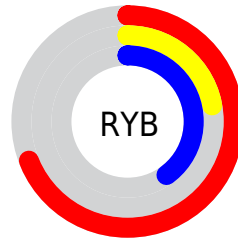

Conversions

Conversions Part 2

Format	Color
R_{YB}	177, 55, 101
Decimal	11614053
CIE _{Lab}	42.79, 52.87, 1.21
CIE _{LCh}	43, 52.880, 1.313
Yxy	13.0191, 0.4501, 0.2682
Android (android.graphics.Color)	4289804133 (0xFFB13765)
YUV	96.7220, 2.1091, 70.4038
Hunter-Lab	36.0820, 44.9333, 2.7892

Details

The Decimal color **11614053** is a dark color, and the websafe version is hex **993366**. A complement of this color would be **3649923**, and the grayscale version is **6381921**.

A 20% lighter version of the original color is **15494808**, and **7798839** is the 20% darker color. If you saturate the color by 10%, you get **11609434**, and if you desaturate by 10%, it is **11618672**.

Distribution

- Red (69%)
- Green (22%)
- Blue (40%)

- Red (69%)
- Yellow (22%)
- Blue (40%)

- Cyan (0%)
- Magenta (69%)
- Yellow (43%)
- Black (31%)

- Cyan (31%)
- Magenta (78%)
- Yellow (60%)

Brightness & Saturation Gradients