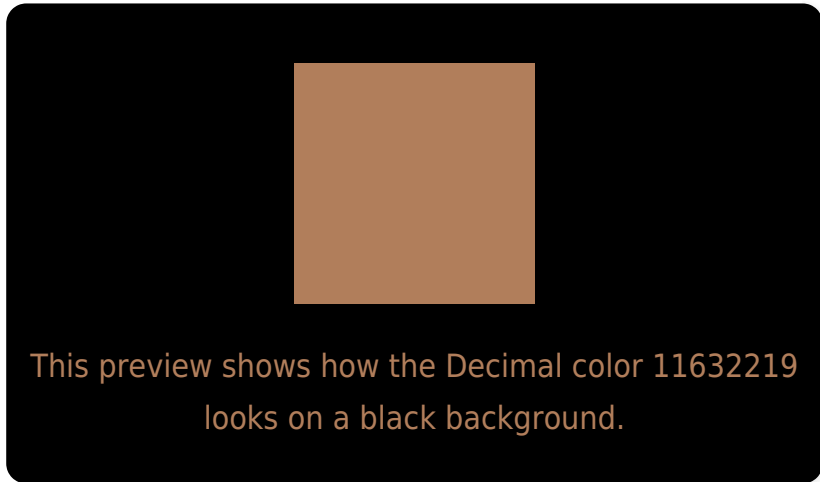

Black Background

Color Contrast Check

Large Text (above 18pt) WCAG AA ✓ Pass

Any Text WCAG AA ✓ Pass

Large Text (above 18pt) WCAG AAA ✓ Pass

Any Text WCAG AAA × Fail

If you want to check with other color combinations, try the [Color Contrast Checker](#).