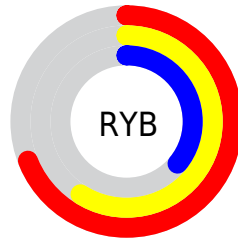

Conversions

Conversions Part 2

Format	Color
RYB	177, 150, 91
Decimal	11632219
CIELab	57.10, 15.54, 26.85
CIELCh	57, 31.024, 59.937
Yxy	25.0242, 0.4177, 0.3804
Android (android.graphics.Color)	4289822299 (0xFFB17E5B)
YUV	137.2590, -22.8057, 34.8529
Hunter-Lab	50.0241, 10.5163, 19.2779

Details

The Decimal color **11632219** is a dark color, and the websafe version is hex **CC9966**. A complement of this color would be **6000305**, and the grayscale version is **9013641**.

A 20% lighter version of the original color is **15446926**, and **8015148** is the 20% darker color. If you saturate the color by 10%, you get **11629641**, and if you desaturate by 10%, it is **11634797**.

Distribution

Red (69%)

Green (49%)

Blue (36%)

Red (69%)

Yellow (59%)

Blue (36%)

Cyan (0%)

Magenta (29%)

Yellow (49%)

Black (31%)

Cyan (31%)

Magenta (51%)

Yellow (64%)

Brightness & Saturation Gradients

These gradients show how the Decimal color 11632219 changes by changing the brightness by 10 percent. The first figure shows a shift by +10% for each color and the second figure -10%.