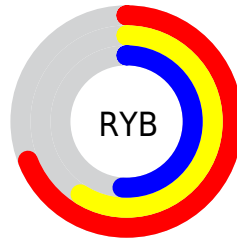

## Conversions Part 2

<b>Format</b>	<b>Color</b>
<b>RYB</b>	177, 151, 129
Decimal	11636865
CIELab	62.41, 10.13, 12.65
CIElCh	62, 16.203, 51.322
Yxy	30.8786, 0.3645, 0.3510
Android (android.graphics.Color)	4289826945 (0xFFB19081)
YUV	152.1570, -11.4164, 21.7873
Hunter-Lab	55.5685, 5.7629, 12.1822

# Details

The Decimal color **11636865** is a light color, and the websafe version is hex **CC9999**. A complement of this color would be **8495793**, and the grayscale version is **10000536**.

A 20% lighter version of the original color is **15320758**, and **8150608** is the 20% darker color. If you saturate the color by 10%, you get **11633775**, and if you desaturate by 10%, it is **11639955**.

# Distribution

- Red (69%)
- Green (56%)
- Blue (51%)

- Red (69%)
- Yellow (59%)
- Blue (51%)

- Cyan (0%)
- Magenta (19%)
- Yellow (27%)
- Black (31%)

- Cyan (31%)
- Magenta (44%)
- Yellow (49%)