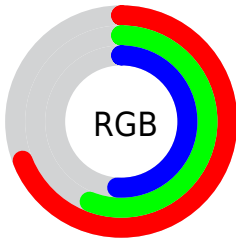

Distribution

- Red (69%)
- Green (56%)
- Blue (51%)