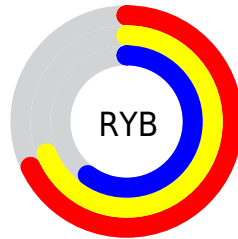

Conversions

Conversions Part 2

Format	Color
RYB	173, 177, 153
Decimal	11642521
CIELab	68.69, 1.72, 8.15
CIELCh	69, 8.327, 78.072
Yxy	38.9195, 0.3347, 0.3472
Android (android.graphics.Color)	4289832601 (0xFFB1A699)
YUV	167.8070, -7.2999, 8.0623
Hunter-Lab	62.3855, -1.8280, 9.7680

Details

The Decimal color **11642521** is a light color, and the websafe version is hex **999999**. A complement of this color would be **10069169**, and the grayscale version is **11053224**.

A 20% lighter version of the original color is **15326671**, and **8155750** is the 20% darker color. If you saturate the color by 10%, you get **11640455**, and if you desaturate by 10%, it is **11644587**.

Distribution

- Red (69%)
- Green (65%)
- Blue (60%)

- Red (68%)
- Yellow (69%)
- Blue (60%)

- Cyan (0%)
- Magenta (6%)
- Yellow (14%)
- Black (31%)

- Cyan (31%)
- Magenta (35%)
- Yellow (40%)

Brightness & Saturation Gradients