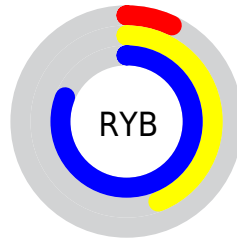

- Red (7%)
- Yellow (44%)
- Blue (81%)