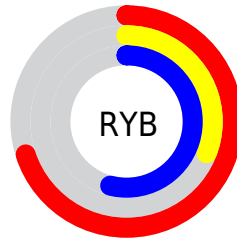

Conversions

Conversions Part 2

Format	Color
RYB	178, 79, 138
Decimal	11685770
CIELab	48.12, 47.11, -13.44
CIELCh	48, 48.989, 344.077
Yxy	16.8919, 0.3754, 0.2463
Android (android.graphics.Color)	4289875850 (0xFFB24F8A)
YUV	115.3270, 11.1778, 54.9642
Hunter-Lab	41.0998, 39.8818, -8.6630

Details

The Decimal color **11685770** is a dark color, and the websafe version is hex **CC6699**. A complement of this color would be **5223031**, and the grayscale version is **7566195**.

A 20% lighter version of the original color is **15500479**, and **8001368** is the 20% darker color. If you saturate the color by 10%, you get **11681155**, and if you desaturate by 10%, it is **11690385**.

Distribution

Red (70%)

Green (31%)

Blue (54%)

Red (70%)

Yellow (31%)

Blue (54%)

Cyan (0%)